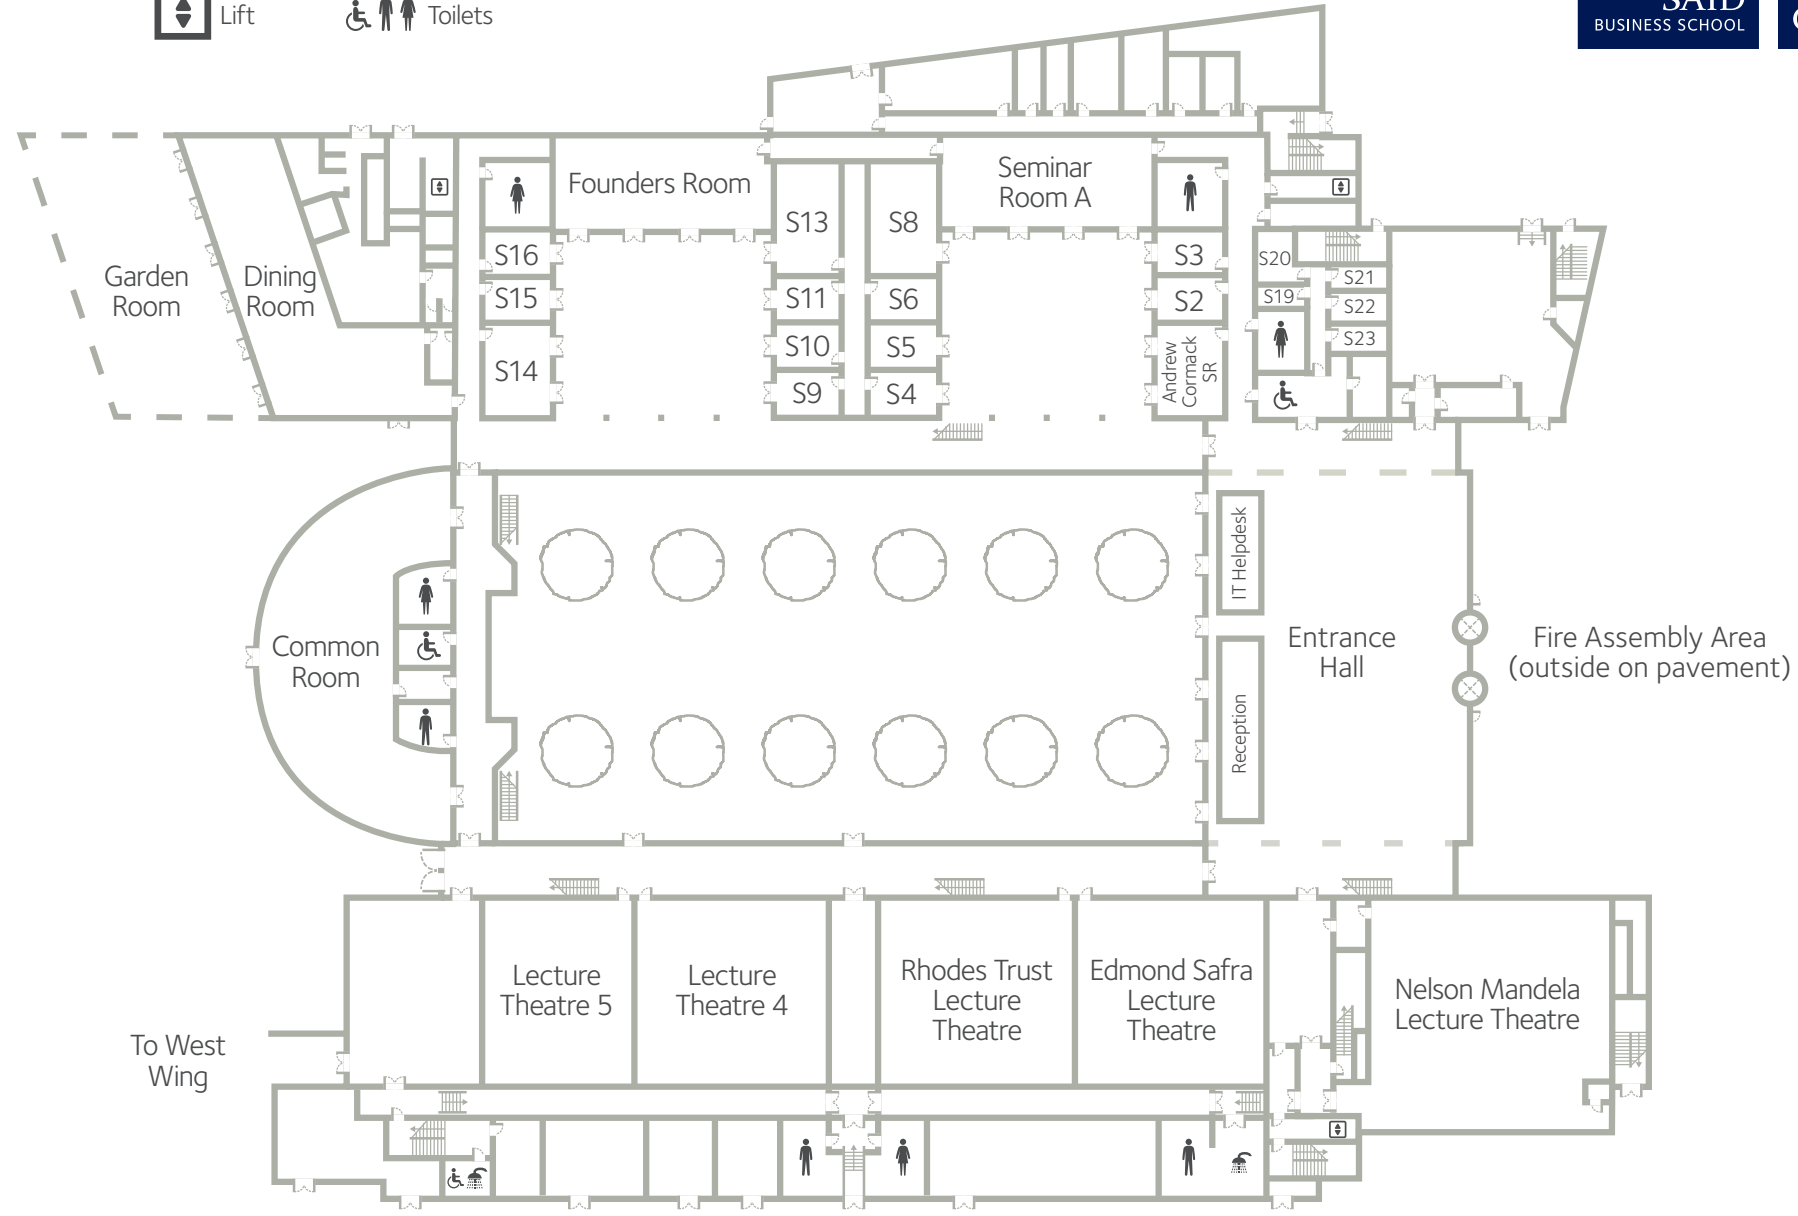

Park End Street / East Wing / Ground Floor

Lift Toilets

To West Wing