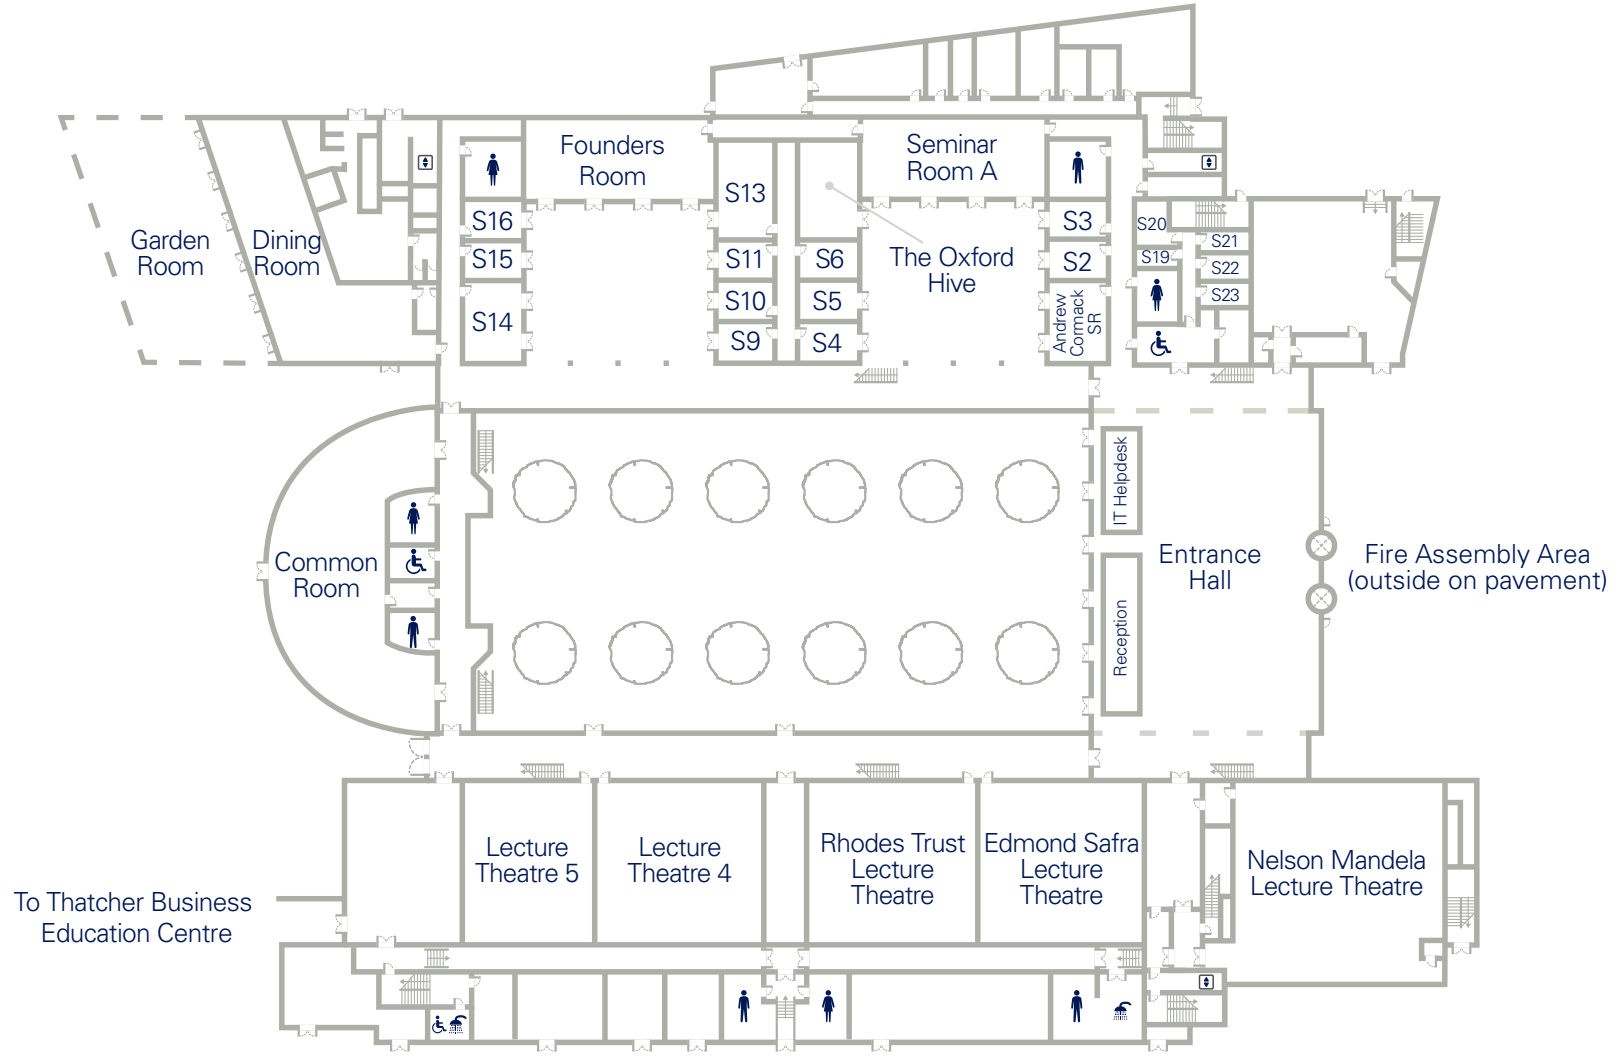

Park End Street

Lift

Toilets