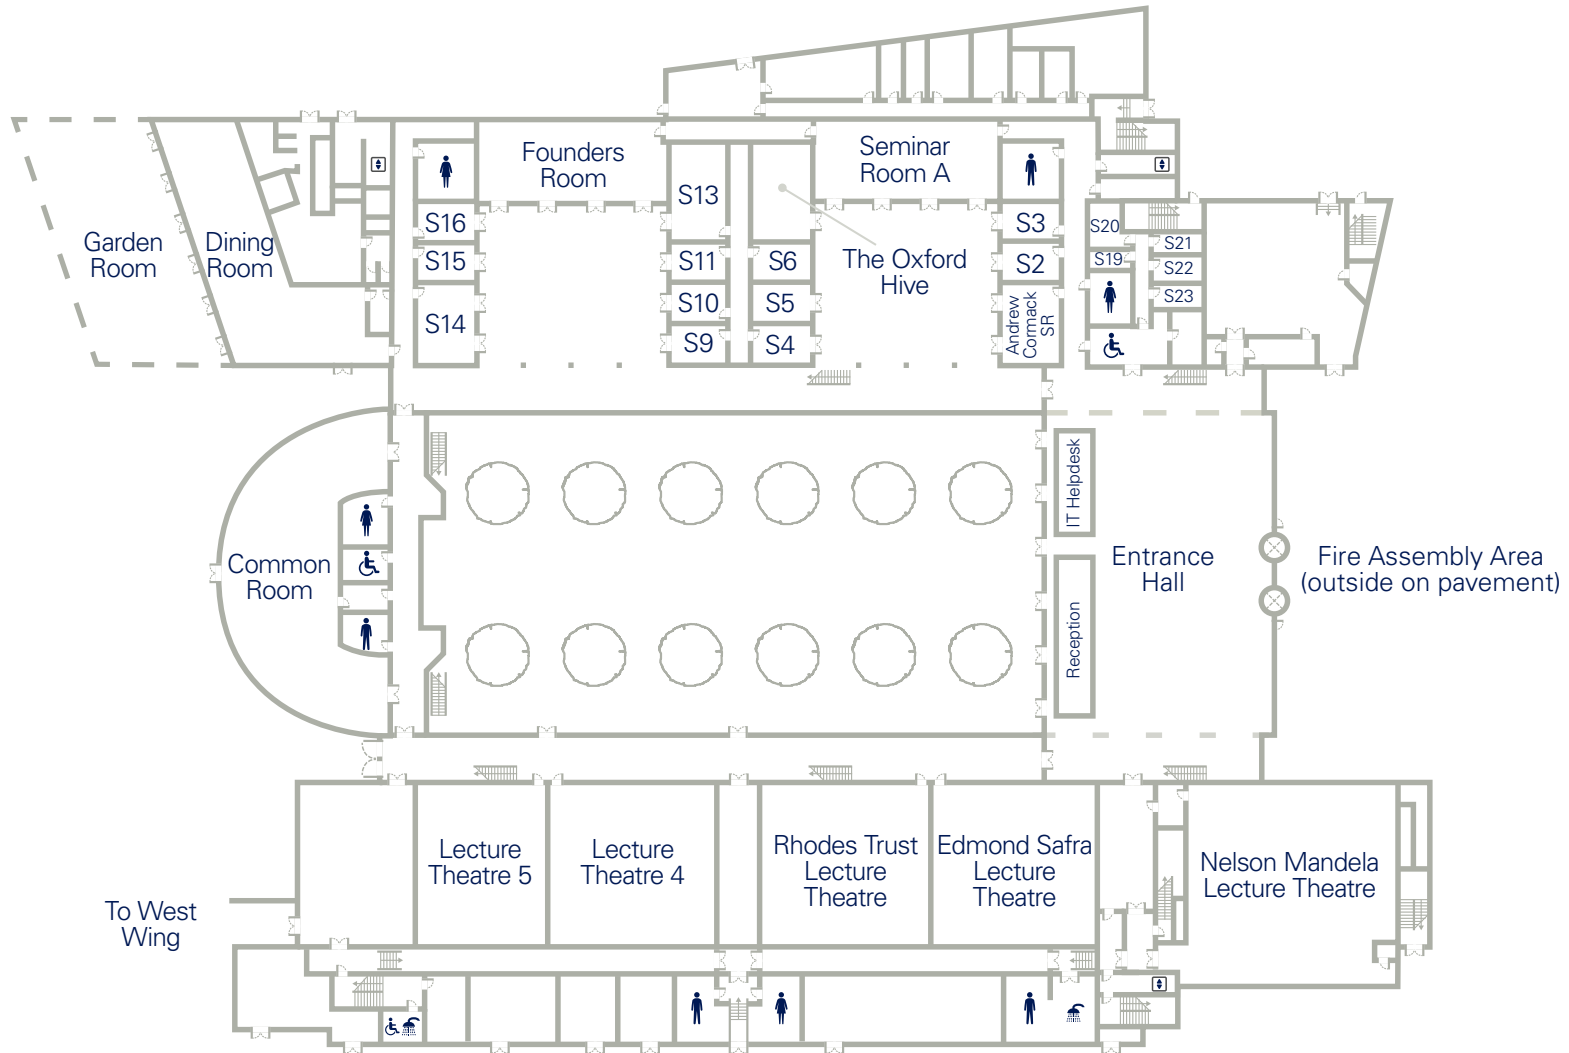

Park End Street

Lift

Toilets