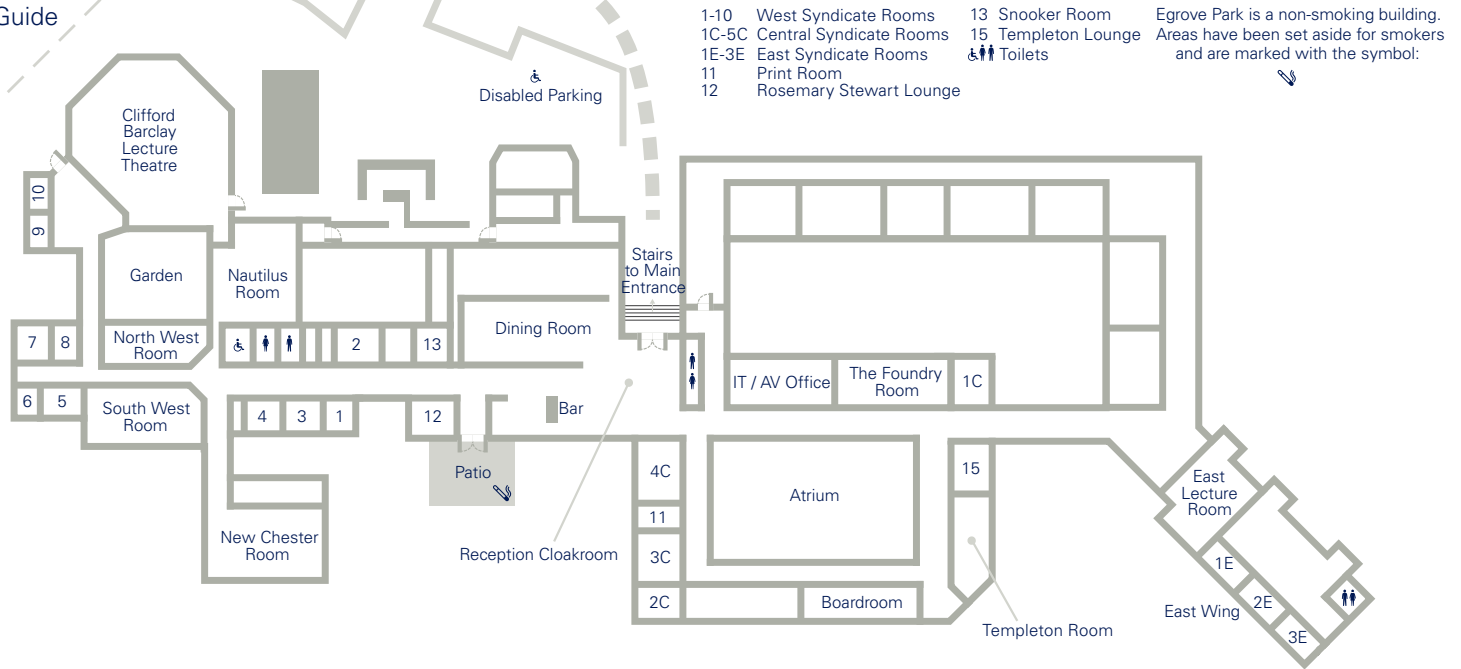

Egrove Park / Teaching Rooms (Lower Level)

Egrove Park / Residential Bedroom Guide

- 1-10 West Syndicate Rooms
 - 11 Print Room
 - 12 Rosemary Stewart Lounge
 - 13 Snooker Room
 - 15 Templeton Lounge
 - Toilets
- Egrove Park is a non-smoking building. Areas have been set aside for smokers and are marked with the symbol: