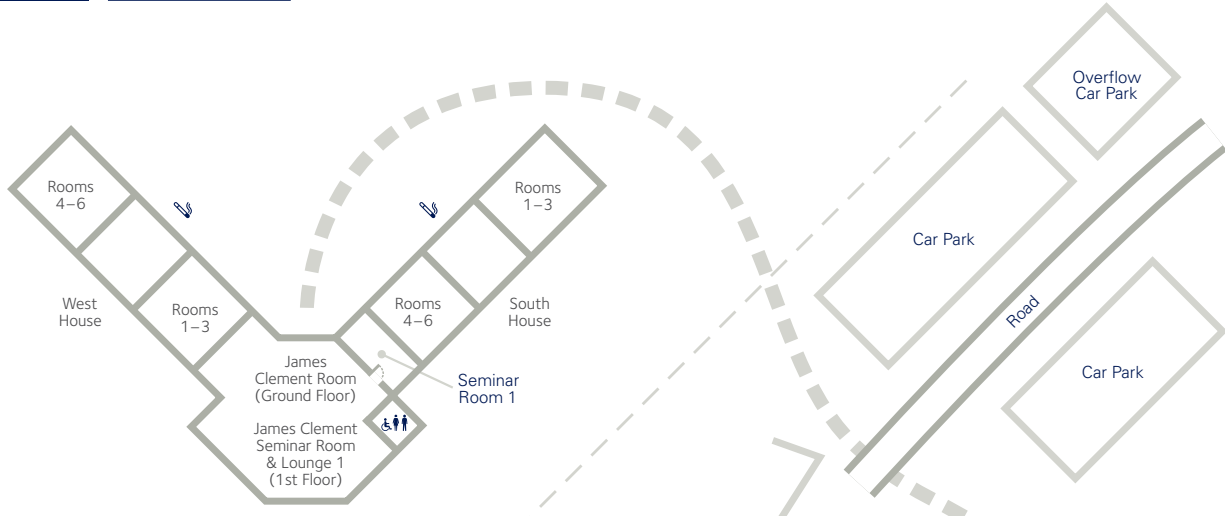

Egrove Park / Teaching Rooms (Lower Level)

Egrove Park / Residential Bedroom Guide

- 1-10 West Syndicate Rooms
 - 11 Print Room
 - 12 Rosemary Stewart Lounge
 - 13 Snooker Room
 - 15 Templeton Lounge
 - Toilets
- Egrove Park is a non-smoking building. Areas have been set aside for smokers and are marked with the symbol: